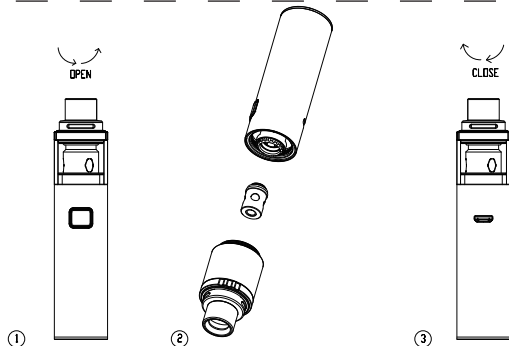

1. **4. Changing Atomizer:** Unscrew the tank from the base to remove and insert a new atomizer. Pull the EUC out from the base and insert a new one. Screw the Base on. Wait after replacing to make sure the coil is well primed.