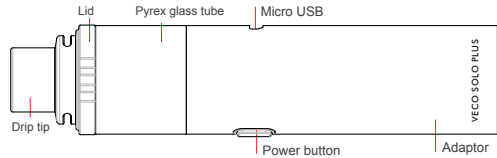

VECO SOLO PLUS Kit

Quick Guide

Thank you for choosing Vapresso Products!

Please read this manual carefully to ensure proper use. For additional information or questions regarding this product or its use, please visit www.vapresso.com

Main features

- Eco Universal Coil Inside
- Revolutionary Leak Free Design
- Top Air Flow
- Easy Coil Replacement System
- Pass-Through
- Sleek and Modern Design

Package Include

- 1 x VECO SOLO PLUS with ECO Universal Coil preinstalled
- 1 x Extra ECO Universal Coil
- 1 x USB Charger Cable

Specification

Dimension: φ24.50*124.4mm
Weight: 136.5±5g
Standby Current: < 30uA

Battery: Lithium 3300mAh Built In
Casting: Zinc Alloy and stainless steel
Thread: 510 thread
Capacity: 4 ML

As a new member of the VECO family, VECO SOLO PLUS Kit by Vapresso is sleeker in design while maintaining the smooth airflow. It adopts the ECO Universal Coil (EUC) so that you only need to replace the coil head inside without changing the metal sleeve that is truly ECO friendly. Combining the benefits of a Vapor Pen and an All-in-One, it has the tank built onto the base, so you could easily change the coil and or clear the tank whenever needed in a compact design.
VECO SOLO PLUS , the one for you!

How to Use

1. **1. Switch On/Off:** Press the fire button 5 times in quick succession within 2 seconds to turn the device on. In the same way, the device will be powered off after 5 presses.
2. **2. Vaping:** Hold the fire button and inhale through the mouthpiece. Release the fire button and exhale.
3. **3. Filling E-liquid:** This easy top-fill tank will only ask of you to screw out the lid and fill in the chamber when the base is securely shut. Be sure to safely position the glass part when this process is in place to avoid spillage.