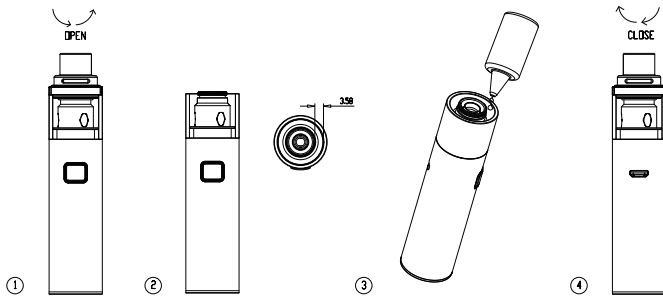

VECO SOLO PLUS Kit

Quick Guide

Thank you for choosing Vapresso Products!

Please read this manual carefully to ensure proper use. For additional information or questions regarding this product or its use, please visit www.vapresso.com

Main features

- Eco Universal Coil Inside
- Revolutionary Leak Free Design
- Top Air Flow
- Easy Coil Replacement System
- Pass-Through
- Sleek and Modern Design

Package Include

- 1 x VECO SOLO PLUS with ECO Universal Coil preinstalled
- 1 x Extra ECO Universal Coil
- 1 x USB Charger Cable

Specification

Dimension: φ24.50*124.4mm
Weight: 136.5±5g
Standby Current: < 30uA

Battery: Lithium 3300mAh Built In
Casting: Zinc Alloy and stainless steel
Thread: 510 thread
Capacity: 4 ML

As a new member of the VECO family, VECO SOLO PLUS Kit by Vapresso is sleeker in design while maintaining the smooth airflow. It adopts the ECO Universal Coil (EUC) so that you only need to replace the coil head inside without changing the metal sleeve that is truly ECO friendly. Combining the benefits of a Vapor Pen and an All-in-One, it has the tank built onto the base, so you could easily change the coil and or clear the tank whenever needed in a compact design.
VECO SOLO PLUS , the one for you!

How to Use

1. **1. Switch On/Off:** Press the fire button 5 times in quick succession within 2 seconds to turn the device on. In the same way, the device will be powered off after 5 presses.
2. **2. Vaping:** Hold the fire button and inhale through the mouthpiece. Release the fire button and exhale.
3. **3. Filling E-liquid:** This easy top-fill tank will only ask of you to screw out the lid and fill in the chamber when the base is securely shut. Be sure to safely position the glass part when this process is in place to avoid spillage.