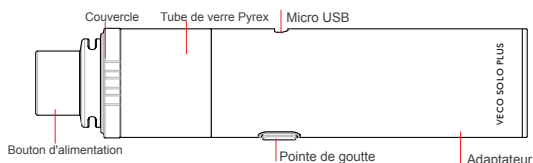

VECO SOLO PLUS Kit

Guide Rapide

Merci d'avoir choisi les produits de Vapresso!
Veuillez lire attentivement ce manuel pour une utilisation correcte. Pour plus d'informations ou questions concernant ce produit ou son utilisation, merci de visiter notre site-web: www.vapresso.com.

Caractéristiques principales

- RESISTANCE universelle écologique, seulement changer le EUC
- Conception sans fuite révolutionnaire
- Débit d'air en haut
- Système de remplacement de résistance facile
- Conception élégante et moderne
- Pass-Through

L'emballage comprend:

- 1 x VECO SOLO PLUS Kit with ECO Universal Coil preinstallé
- 1 x Extra ECO Universal Coil
- 1 x câble de chargement USB

Spécification

Batterie: Lithium 3300mAh intégrée
Fonderie: en alliage de zinc et acier inoxydable
Vis: 510 vis
Capacité: 4ml

En tant que nouveau membre de la famille est le VECO VECO SOLO PLUS Kit par Vapresso plus intelligents dans la conception, mais en maintenant l'air lisse.

VECO SOLO PLUS, l'un pour vous!

Comment utiliser

1. ON/OFF: Appuyez sur le bouton de déclenchement 5 fois en succession rapide dans les 2 secondes pour allumer l'appareil. De la même manière, l'appareil sera mis hors tension après 5 pressions.
2. Vaper: Maintenez le bouton de déclenchement et inspirez par l'embout buccal. Relâchez le bouton de déclenchement et expirez.
3. Remplissage de E-liquide: Ce réservoir avec remplissage facile par le haut ne vous demandera de dévisser le couvercle et remplir la chambre lorsque la base est bien fermée. Assurez-vous de positionner en toute sécurité la partie de verre lorsque ce processus est en place pour éviter les déversements.